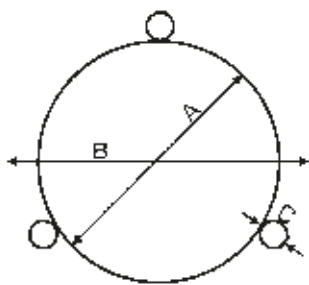

ZUBEHÖR

Passender Deckel, Elektrischer Drehspieß mit Motor (230V), Hauptspieß und 4 Halteklammern